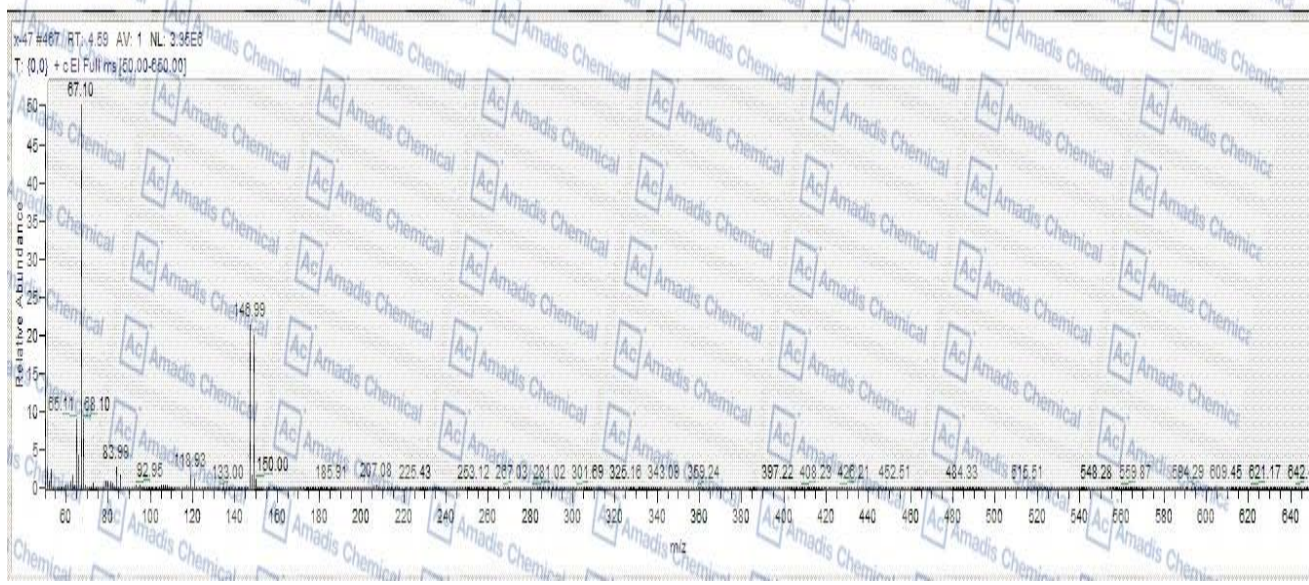

MS Of 42371-37-9

\* If you have any comments and suggestions, please contact us by [sales@amadischem.com](mailto:sales@amadischem.com)