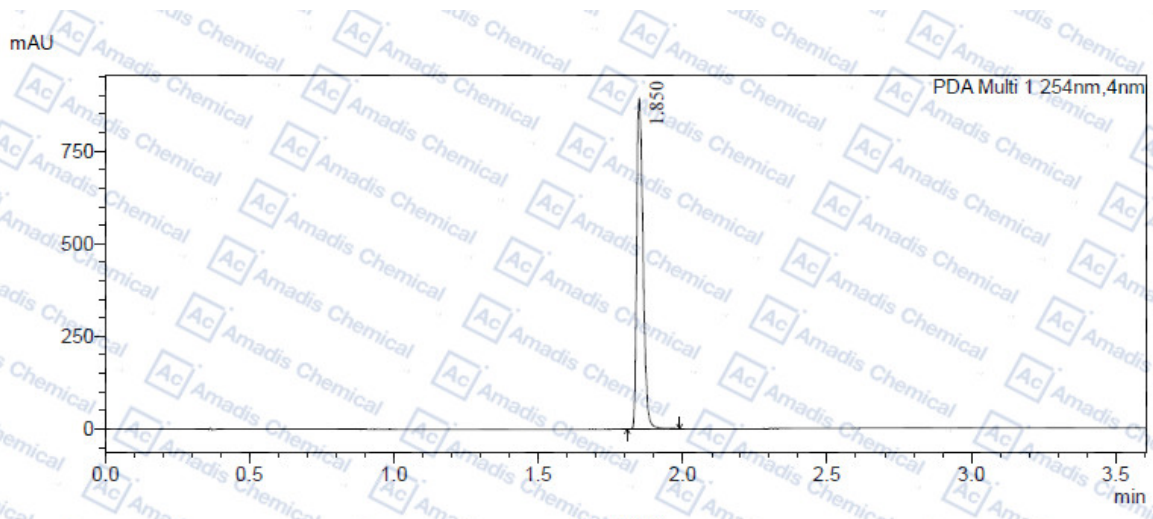

LCMS of 832115-62-5

Peak Table

Peak#	Ret. Time	Height	Height%	Area	Area%
1	1.850	890961	100.000	1381755	100.000
Total		890961	100.000	1381755	100.000

*if you have any comments and suggestions, please contact us by sales@amadischem.com