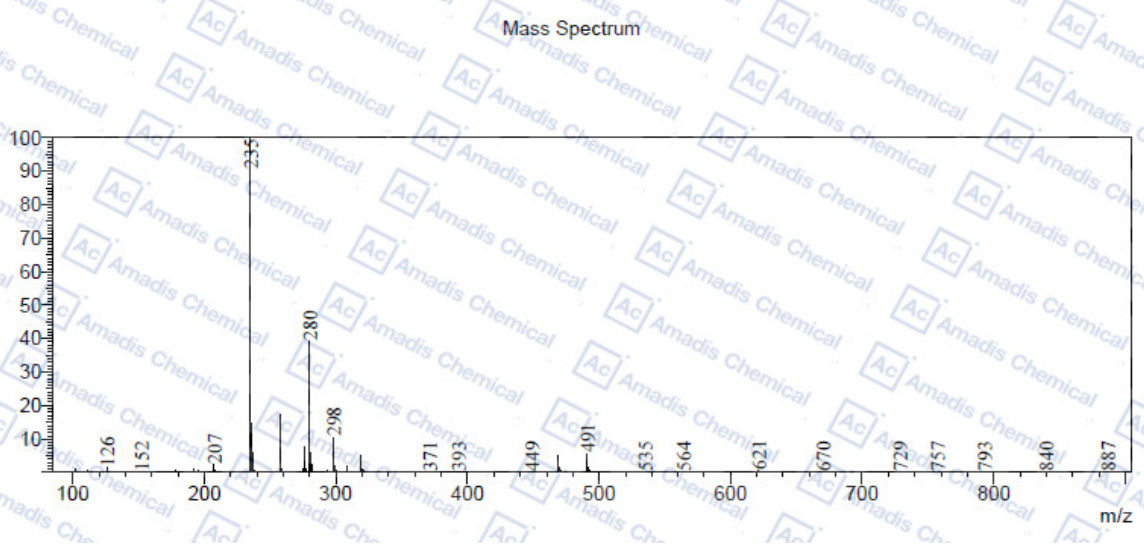

LCMS of 832115-62-5

Peak Table

Peak#	Ret. Time	Height	Height%	Area	Area%
1	1.850	890961	100.000	1381755	100.000
Total		890961	100.000	1381755	100.000

*if you have any comments and suggestions, please contact us by sales@amadischem.com