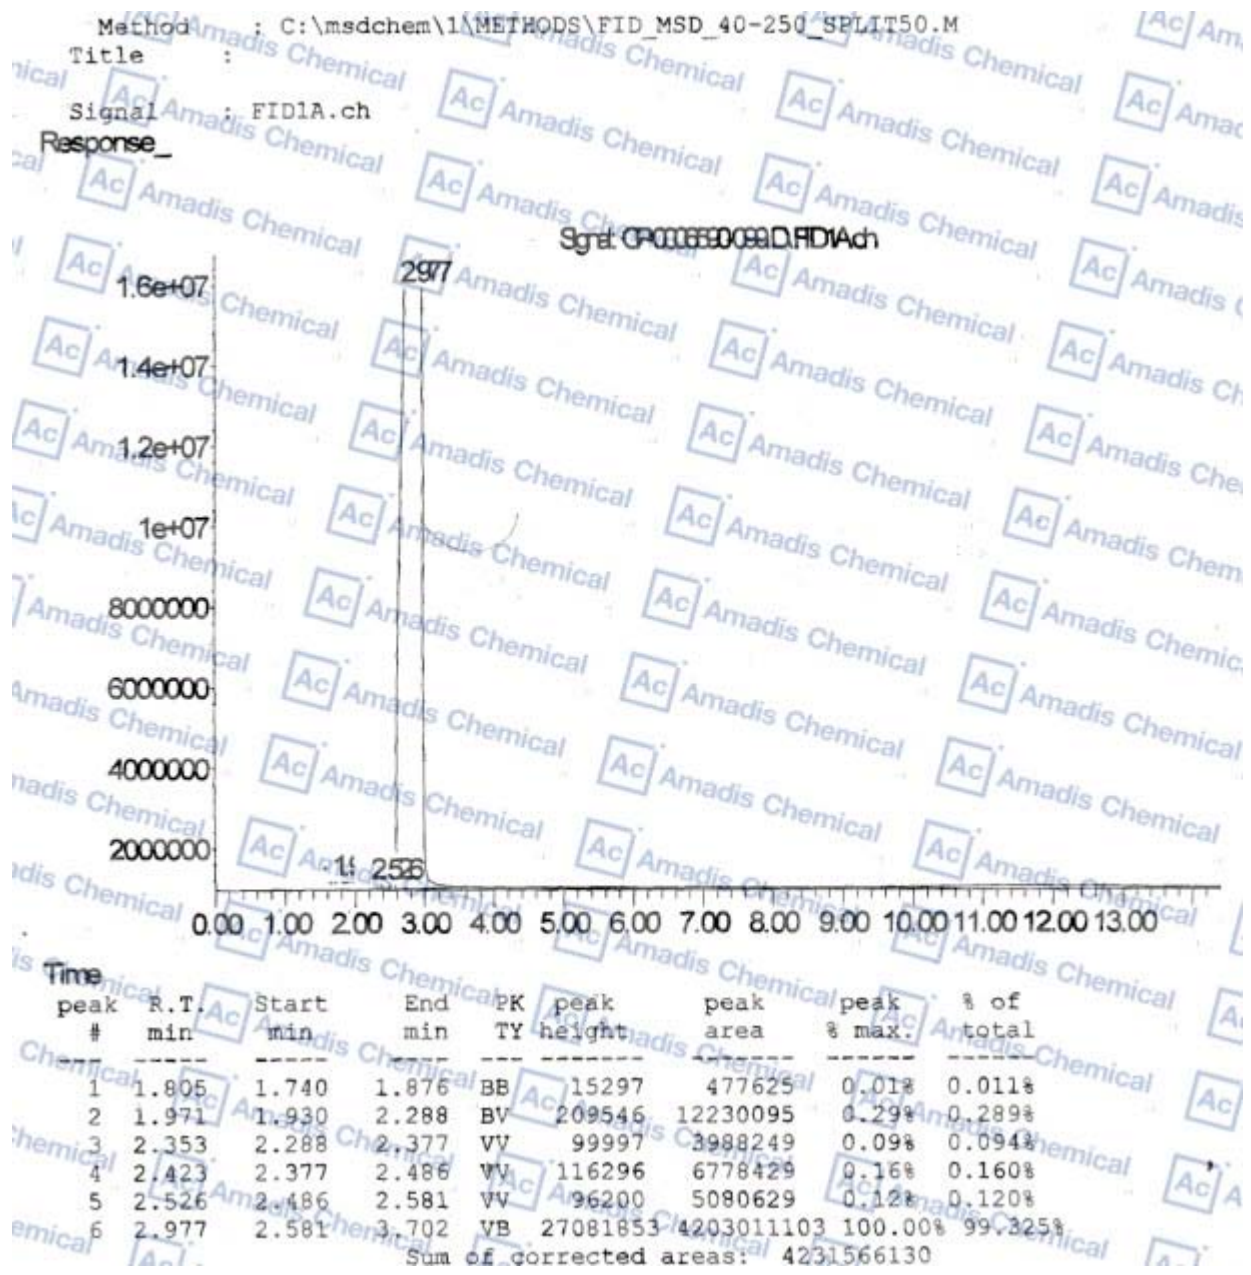

GC Of 3638-64-0

* if you have any comments and suggestions, please contact us by sales@amadischem.com